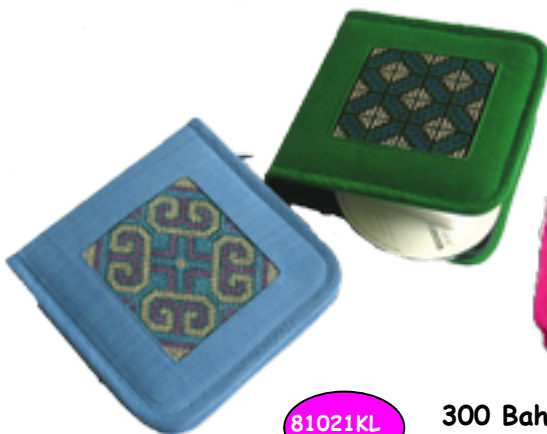

# Cross Stitch

41004KL 200 Baht / USD 6.67  
Jewellery box

41005KL 230 Baht / USD 7.67  
Jewellery box

41002KL 80 Baht / USD 2.67  
Jewellery box

41003KL 120 Baht / USD 4  
Jewellery box

41006KL 270 Baht / USD 9  
Jewellery box