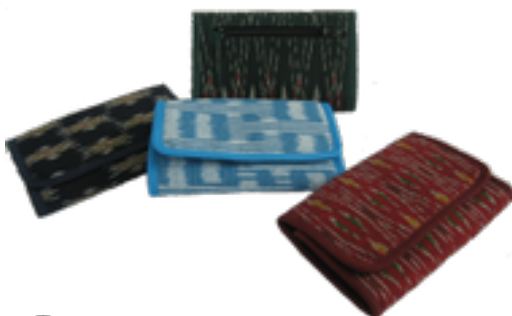

# Small bag and purse

92005 60 Baht /USD 2  
Coin purse

92019 70 Baht /USD 2.33  
Coin purse

92013 80 Baht/USD 2.67  
Coin purse

92021 120 Baht /USD 4  
Purse

92018 100 Baht /USD 3.33  
Purse plus

92009 50 Baht/USD 1.83  
Small coin purse

92015 150 Baht /USD 5  
Handy purse

92039 120 Baht /USD 4  
Checked clip purse, large

92040 100 Baht /USD 3.33  
Checked clip purse, small